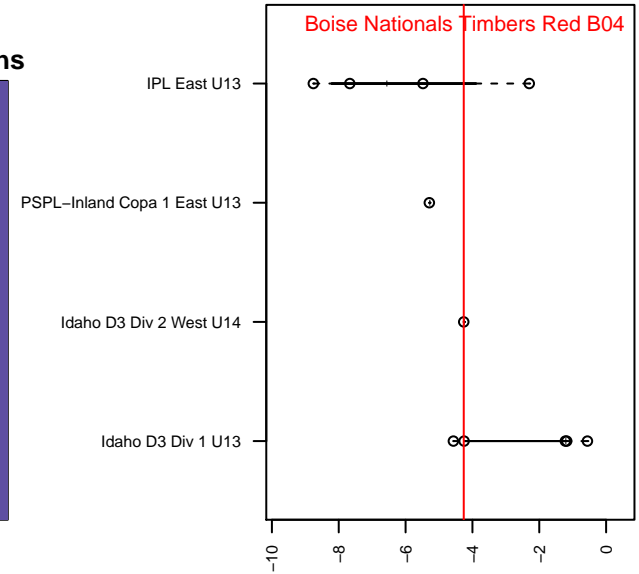

Boise Nationals Timbers Red B04

Boise Nationals
 Boise, ID
 B04 total strength=864
 attack=1.46 defense=1.07
 fall league = Idaho D3 Div 2 West U14
 spr league = Spr Idaho D3 U13B Div 2

alt names used:
 BOISE NATIONALS TIMBERS U13 2004 RED
 BOISE NATIONALS TIMBERS U13 2004 RED
 BOISE NATIONALS TIMBERS U13 2004 RED

Venues played:
 2016 Idaho D3 Division 2 West U14
 2016 GEM State Challenge U13 U13
 2016 Spr Idaho D3 U13B Division 2
 2016 Canyon Rim Classic U13 B U13
 2016 ID Directors Cup U13/U14 Gold U14

Boise Nationals Timbers Red B04
 Dots are actual minus expected GF (blue circles) and GA (red triangles).
 Blue line is smoothed change in attack strength. Red is smoothed change in defense strength.

**attack and defense variance (black dot)
relative to other teams
and top 10 in region**

**attack and defense rating
relative to others at age
and all opponents in last 13 months**

Performance relative to 13 month average